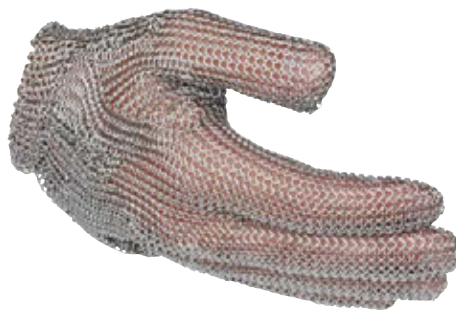

MANULATEX Wilco - short

Wilco cut protection glove in metal

- Short length model for both left and right hands
- Stainless steel
- Washable
- Colour coded sizes
- Sizes 7-10
- EN 1082-1 and EN14328

Cat. 2

Code	Size	Unit	Pack
172690125	7	PCS	1
172690133	8	PCS	1
172690141	9	PCS	1
172690158	10	PCS	1