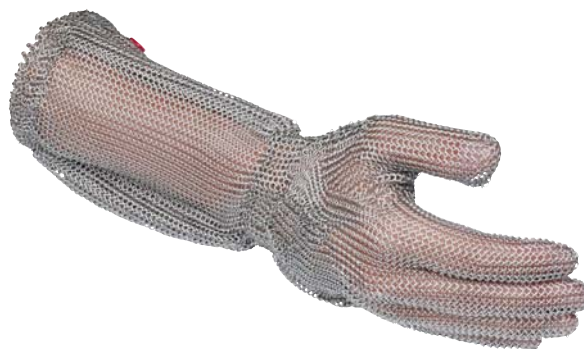

MANULATEX Wilco - long

Wilco cut protection glove in metal

- Long model, for both left and right hands
- Stainless steel
- Washable
- Colour coded sizes
- Sizes 7-10
- EN 1082-1 and EN14328

Cat. 2

Code	Size	Unit	Pack
172690067	7	PCS	1
172690075	8	PCS	1
172690083	9	PCS	1
172690091	10	PCS	1